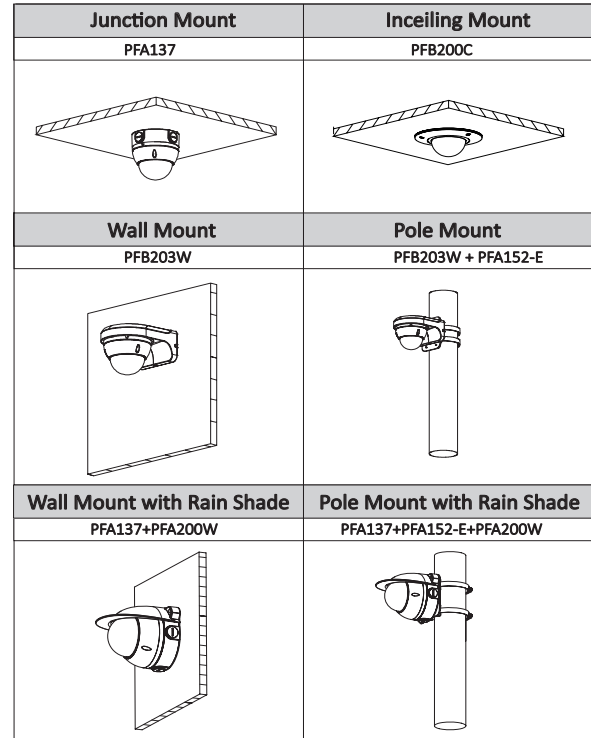

Construction

Casing	Metal
Dimensions	φ122mm×88.9mm(4.80"×3.50")
Net Weight	0.4Kg (0.88lb)
Gross Weight	0.54Kg(1.19lb)

Ordering Information

Type	Part Number	Description
4MP camera	DH-IPC-HDBW2431RP-ZAS	4MP WDR IR Dome Network Camera, PAL
	DH-IPC-HDBW2431RN-ZAS	4MP WDR IR Dome Network Camera, NTSC
	IPC-HDBW2431RP-ZAS	4MP WDR IR Dome Network Camera, PAL
	IPC-HDBW2431RN-ZAS	4MP WDR IR Dome Network Camera, NTSC
	DH-IPC-HDBW2431RP-VFAS	4MP WDR IR Dome Network Camera, PAL
	DH-IPC-HDBW2431RN-VFAS	4MP WDR IR Dome Network Camera, NTSC
	IPC-HDBW2431RP-VFAS	4MP WDR IR Dome Network Camera, PAL
	IPC-HDBD2431RN-VFAS	4MP WDR IR Dome Network Camera, NTSC
Accessories (optional)	PFA137	Junction box
	PFB203W	Wall mount
	PFA152-E	Pole mount
	PFB200C	In-ceiling Mount
	PFA200W	Rain shade

Accessories

Optional:

Dimensions (mm/inch)