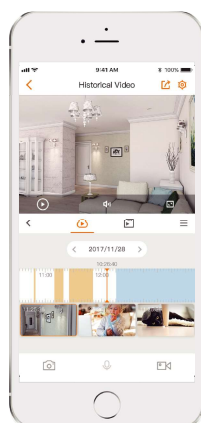

1080P Full HD Video

See more than 720P

Human Detection

Quickly find human targets in you home

Smart Color Night Vision

Supports four-mode night vision for clear-as day clarity even in pitch dark

Active Deterrence

Scare away unwelcome visitors with built-in spotlight and 110dB security siren

IP66

Weatherproof from dust and water

Two-way Talk

Real-time communicate with people at the camera

Diversified Storage

Supports Micro SD card (up to 256 GB)

Alarm Notification

Sends instant motion-activated alerts to your mobile phone

4G Connection

Supports Band 1/3/5/7/8/20/28/38/40/41

Smart Tracking

Automatically tracks moving objects

Stay close with what you care