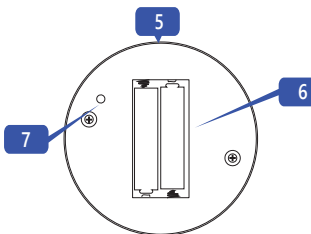

Sensitivity range	0.08–0.12dB/m (under conditions: cotton smoke, air speed 0.2 m/sec)
Sound pressure level at 3 m	at least 85 dB
Power	3V, two AAA (LR03) alkaline batteries included
Service life of battery	up to 3 years
Radio frequency	ISM-band wireless interface, multi-speed with several channels ITU region 1 (EU, UA): 868.0 to 868.6 MHz, bandwidth 100kHz, 20 mW max., up to 4800m (in line of sight) ITU region 3 (AU): 916.5 to 917 MHz, bandwidth 100kHz, 20 mW max., up to 4800m (in line of sight) Russian Federation: 868.0 to 868.2 MHz, bandwidth 100kHz, 10 mW max., up to 2000m (in line of sight)
Communication	Secure two way communication, sabotage detection, key - 256 bits
Operating temperature range	-10°C to +55°C
Dimensions & weight	Ø 80 x 45 mm & 150 grams
Case colour	white

COMPLETE SET

1. U-Prox Smoke; 2. Two LR03 AAA batteries; 3. Quick start guide

CAUTION. RISK OF EXPLOSION IF BATTERY IS REPLACED BY AN INCORRECT TYPE. DISPOSE USED BATTERIES ACCORDING TO THE NATIONAL REGULATIONS

CAUTION. Do not use salt batteries (R03)! FR03 lithium batteries or alkaline batteries (LR03) are highly recommended. Usage of alkaline batteries (LR03) allowed only at temperatures above +5°C.

WARRANTY

Warranty for U-Prox devices (except batteries) is valid for two years after the purchase date.

If the device operates incorrectly, please contact support@u-prox.systems at first, maybe it can be solved remotely.

EN

U-Prox Smoke - бездротовий оптичний сигналізатор диму, призначений для сповіщення про виявлення диму в житлових і виробничих приміщеннях. Сигналізатор диму не запобігає пожежі, але дозволяє вчасно зреагувати на небезпеку. Кожен правильно встановлений додатковий сигналізатор потенційно збільшує ваш час на порятунком.

Пристрій підключається до центру охорони і налаштовується за допомогою мобільного додатка U-Prox Installer.

Функциональные элементы прибора (див. мал.)

1. Корпус пристрою
2. Кнопка "Тест" / "Тиша"
3. Світлодіодний індикатор
4. Нижня пластина корпусу пристрою
5. Видгляд ззаду корпусу пристрою без нижньої пластини
6. Елементи живлення, батареї AAA
7. Світлодіодний індикатор приймально-передавального пристрою

ХАРАКТЕРИСТИКИ

Чутливість	0,08 ... 0,12 дБ/м (дим від бавовни, швидкість потоку повітря 0,2 м/с)
Звуковий тиск на відстані 3 м	не менше 85 дБ
Живлення	3В, дві AAA (LR03) лужні батареї входять до комплекту
Строк служби батареї	до 3-х років
Радіозв'язок	Бездротовий інтерфейс ISM, з кількома каналами і швидкостями ITU region 1 (EU, UA): 868.0...868.6 МГц, смуга 100 кГц, 20 мВт макс., до 4800 м (на відкритому просторі) ITU region 3 (AU): 916.5...917 МГц, смуга 100 кГц, 20 мВт макс., до 4800 м (на відкритому просторі) Російська Федерація: 868.0...868.2 МГц, смуга 100 кГц, 10 мВт макс., до 2000 м (на відкритому просторі)
Комунікація	Двустороння, шифрована, з визначенням саботажа (глушіння). Ключ шифрування - 256 біт
Діапазон робочих температур	-10°C ... +55°C
Габаритні розміри	Ø 80 x 45 мм
Колір корпусу	білий
Вага	150 грамів

КОМПЛЕКТАЦІЯ

1. U-Prox Smoke; 2. Дві батареї LR03 AAA; 3. Короткий посібник користувача

УВАГА. ЗАМІНА ЕЛЕМЕНТА ЖИВЛЕННЯ НА ІНШИЙ НЕКОРЕКТНОГО ТИПУ МОЖЕ ПРИЗВЕСТИ ДО ПОЖЕЖІ АБО ВИБУХУ. УТИЛІЗУЙТЕ ВИКОРИСТАНІ ЕЛЕМЕНТИ ЖИВЛЕННЯ ЗГІДНО З МІСЦЕВИМИ ЗАКОНАМИ ТА ПРАВИЛАМИ.

УВАГА. Не використовуйте сольові батареї (R03)! Наполегливо рекомендуємо використовувати літєві батареї (FR03) або лужні батареї (LR03)! Використання лужних батарей (LR03) можливе лише при температурі вище +5°C.

ГАРАНТІЙНИЙ ТЕРМІН ЕКСПЛУАТАЦІЇ

Гарантійний термін експлуатації на пристрої U-Prox (крім елементів живлення) складає 2 роки з дати продажу. Якщо пристрій не працює належним чином, спершу зверніться до support@u-prox.systems, можливо це питання можна вирішити віддалено.

UA

U-Prox Smoke - беспроводной оптический сигнализатор дыма. Предназначен для оповещения об обнаружении дыма в жилых и производственных помещениях.

Сигнализатор дыма не предотвращает пожар, но позволяет вовремя среагировать на опасность. Каждый дополнительный правильно установленный сигнализатор потенциально увеличивает ваше время на спасение.

Устройство подключается к центру охраны и настраивается с помощью мобильного приложения U-Prox Installer.

Функциональные элементы устройства (см. рис.)