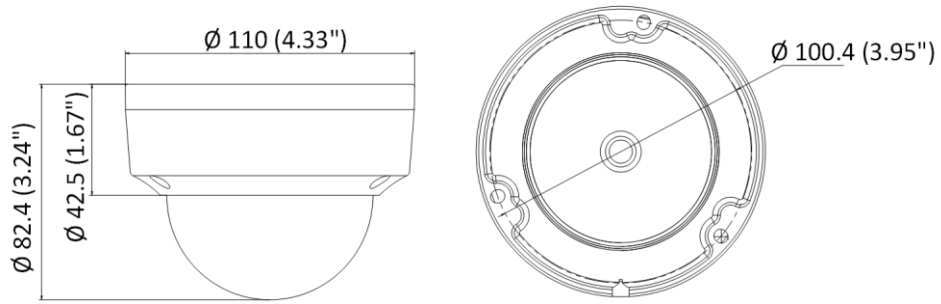

▪ **Dimension**

Unit: mm (inch)

▪ **Accessory**

▪ **Optional**

DS-1275ZJ-SUS Vertical Pole Mount	DS-1272ZJ-110B Wall Mount	DS-1280ZJ-DM18 Junction Box	DS-1276ZJ-SUS Corner Mount	DS-1259ZJ Inclined Ceiling Mount
DS-1271ZJ-110 Pendant Mount	DS-1258ZJ Wall Mount	DS-1250ZJ Rain Shade	DS-1272ZJ-110 Wall Mount