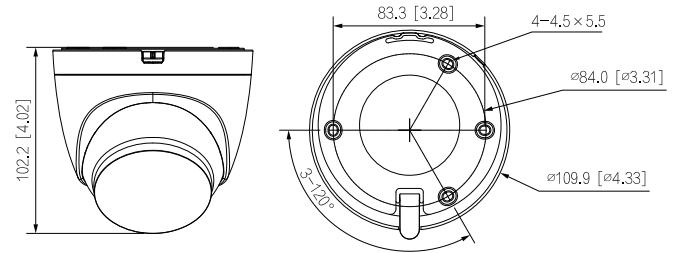

Accessories

Optional: