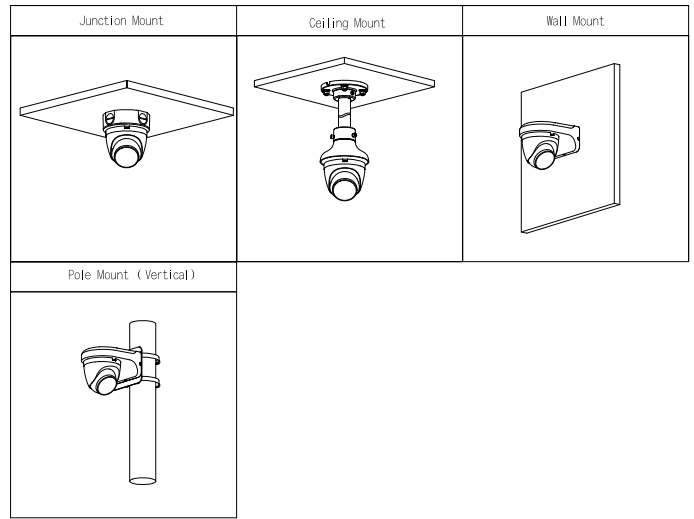

Structure

Casing	Inner core: Metal + Plastic Cover: Plastic
Product Dimensions	Φ109.9 mm × 102.2 mm (Φ4.33" × 4.02")
Net Weight	316.9 g (0.70 lb)
Gross Weight	463.0 g (1.02 lb)

Ordering Information

Type	Model	Description
4MP Camera	DH-IPC-HDW1430DTP-SAW-0280B	4MP IR Fixed-focal Wi-Fi Eyeball Network Camera
	DH-IPC-HDW1430DTP-SAW-0360B	4MP IR Fixed-focal Wi-Fi Eyeball Network Camera
	DH-IPC-HDW1430DTN-SAW-0280B	4MP IR Fixed-focal Wi-Fi Eyeball Network Camera
	DH-IPC-HDW1430DTN-SAW-0360B	4MP IR Fixed-focal Wi-Fi Eyeball Network Camera
	IPC-HDW1430DTP-SAW-0280B	4MP IR Fixed-focal Wi-Fi Eyeball Network Camera
	IPC-HDW1430DTP-SAW-0360B	4MP IR Fixed-focal Wi-Fi Eyeball Network Camera
	IPC-HDW1430DTN-SAW-0280B	4MP IR Fixed-focal Wi-Fi Eyeball Network Camera
	IPC-HDW1430DTN-SAW-0360B	4MP IR Fixed-focal Wi-Fi Eyeball Network Camera
Accessories (Optional)	PFA130-E	Junction Box
	PFB203W	Wall Mount
	PFA152-E	Pole Mount
	PFM900-E	Integrated Mount Tester
	NBS05C120050VE	12V DC/0.5A Power Adapter
	TF-P100	MicroSD Memory Card
	PFA109+PFB220C	Ceiling Mount