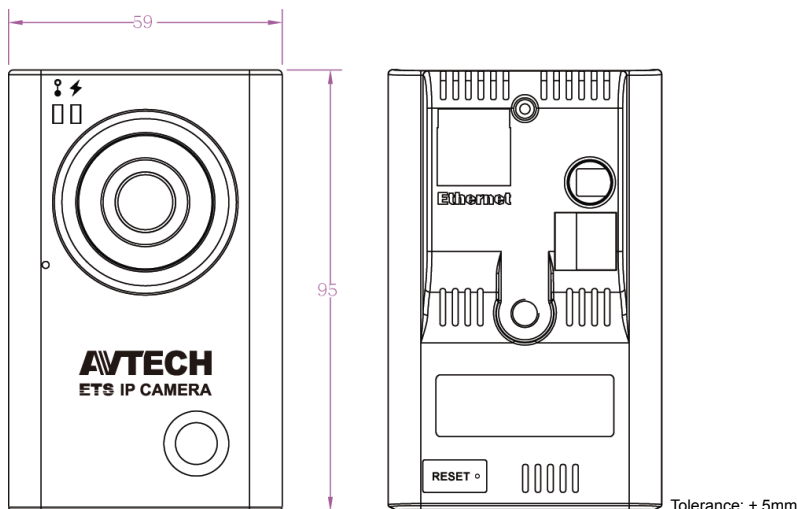

AVM302A

MARS
ETS

HD 720P

MicroSD Card Recording

External I/O

PoE

Mobile Surveillance

1.3 MP IP Camera

FEATURES

- Easy **network setup** with your **iPhone / iPad**
- **1.3 Megapixel** with **HDTV 720p** quality, allowing users to notice minor details more easily
- **ONVIF** (**ONVIFS**) standard supported to simplify system integration
- **External alarm I/O device** connection

- **Micro SD card** support (up to 64GB) for video storage
- **POE (Power-over-Ethernet)** support to eliminate the use of power cables and reduce installation costs
- Microphone built-in for **audio recording**
- **Remote Surveillance**
  - **Fully compatible** with **iOS** and **Android** devices, and **Internet Explorer** on Windows operating system
  - Free PC program, **CMS Lite**, for 24CH devices monitoring on Windows operating system
  - **Push Video** available on your iOS and Android devices when used with Push Video NVR series.

DIMENSION