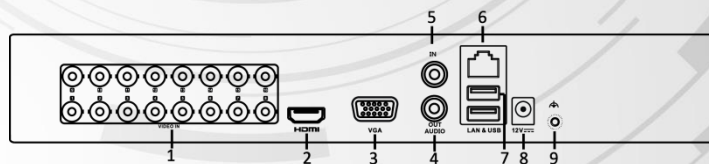

Physical Interfaces

The rear panel of DS-7208HGHI-F2 provides 8 video input interfaces.

Index	Name
1	VIDEO IN
2	HDMI Interface
3	VGA Interface
4	AUDIO OUT
5	AUDIO IN
6	LAN Network Interface
7	USB Interface
8	12VDC Power Input
9	GND